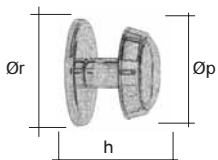

POMOLI

DOOR KNOBS

OV ottone verniciato
lacquered brass

Pomolo
Knob
art. 142 $\varnothing p60$ $\varnothing r70$ h50

OV-OB		4
OS-OL		4
ON-OC		4

OB ottone bronzato
bronzed brass

OS ottone satinato
satined brass

OC ottone cromato
chromed brass

ON ottone nichelato
nickel brass

OL ottone lucido
polished brass